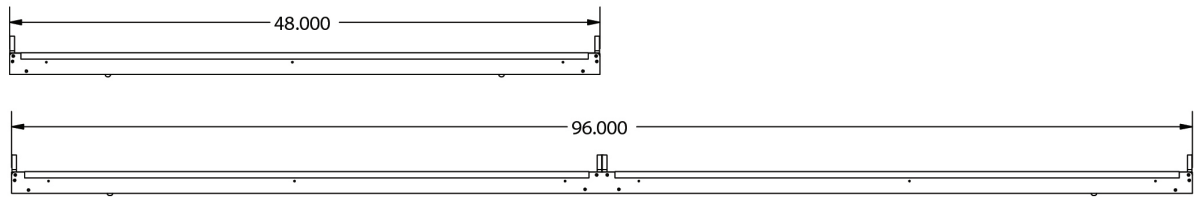

CONSTRUCTION

Pre-painted, high reflectance white body is precision bent for added strength and rigidity. End caps are fastened by screws allowing the flexibility of repositioning to act as joiners for raceway wiring. Shallow fixture design provides a clean appearance for many environments.

PRODUCT DIMENSIONS

End View

Side View

PRODUCT KEY

Fixture Type	Fixture Size	Fixture Length	Number of Lamps	Lamp Watts	Lamp Type	Ballast Voltage	Ballast Factor	Options
BFSP				W				
	M (2W)	2'	1	17	T8	120	Normal (N)	
	N (3W)	3'	2	32		120/277(UNV)	High (H)	
	Blank (5W)	4'	3			347	Low (L)	
		8'	4					
			6					
			8					