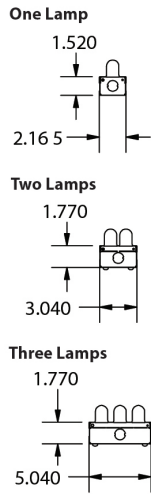

OPTIONS

- 2', 3', 4' and 8' lengths available
- Available with 1, 2, 3, or 4 lamp configurations (custom configurations available)
- Continuous row-mounting available
- 347V options available
- Wireguard with various finishes (consult factory)

ELECTRICAL

All components have met all regulatory approvals. Fixture is available in 120 - 277VAC and 347V options. Lamp retention through rotary lamp holders.

MOUNTING

Holes provided for convenient surface mounting or S-hook chain-mounting. Can be row-mounted using a suspended or surface-mount configuration.

PRODUCT DIMENSIONS

End View

Side View

PRODUCT KEY

Fixture Type	Fixture Size	Fixture Length	Number of Lamps	Lamp Watts	Lamp Type	Ballast Voltage	Ballast Factor	Options
BFSP				W				
	M (2W)	2'	1	17	T8	120	Normal (N)	
	N (3W)	3'	2	32		120/277(UNV)	High (H)	
	Blank (5W)	4'	3			347	Low (L)	
		8'	4					
			6					
			8					

OPTIONS

<p>Battery Back-Up (Needs to be specified)</p> <p>Sensors W12 - Motion Sensor - 10C</p> <p>Wireguard G1 - Wireguard Heavy Duty, Painted White</p> <p>Battery Backup B16 - 2 lamp Battery Backup</p>	<p>Wire</p> <p>W3XX - Flexible Whip - 16/3 600V White (XX - Length) W4XX - Flexible Whip - 16/3 600V Black (XX Length) W5XX - Power Cord (Twist Lock - Specify Nema Code) W6XX - Power Cord (3-Wire 120V Plug, 14/3)(XX - Length) W8XX - Power Cord (3-Wire 120V 5-15P, 16/3)</p> <p>Hangers</p> <p>M1 - Speedy Hanger (V-Bracket) M3 - Aircraft Cable "Y-Toggle", with cable gripper (5, 10 and 15')</p>	<p>Lamp Wattage</p> <table border="1"> <thead> <tr> <th>Length</th> <th>Nominal Lamp Watts</th> </tr> </thead> <tbody> <tr> <td></td> <td>T8</td> </tr> <tr> <td>24</td> <td>17</td> </tr> <tr> <td>36</td> <td>25</td> </tr> <tr> <td>48</td> <td>32</td> </tr> <tr> <td>96</td> <td>59</td> </tr> </tbody> </table>	Length	Nominal Lamp Watts		T8	24	17	36	25	48	32	96	59
Length	Nominal Lamp Watts													
	T8													
24	17													
36	25													
48	32													
96	59													